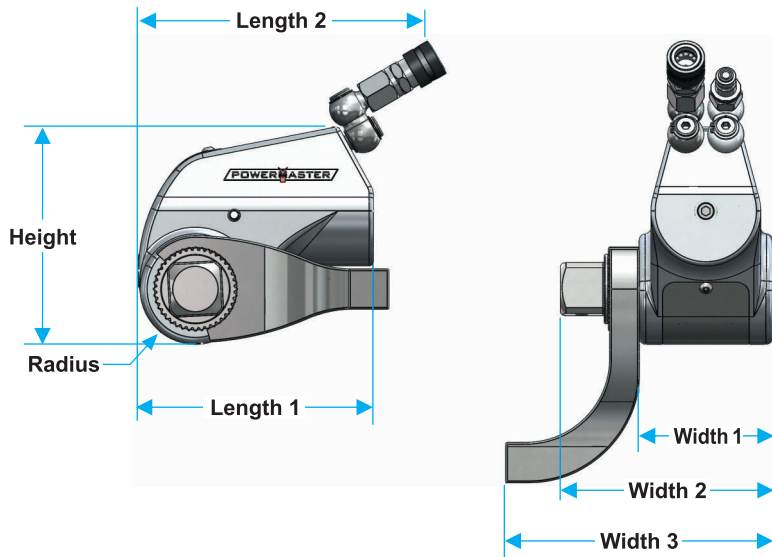

EVOQ SERIES SPECIFICATIONS

The Largest Choice of Hydraulic Wrenches just got better....

- In Line Reaction Arm!
- Hands-Off Operation!
- Faster Stroke!
- Less Moving Parts!
- Anti-Back Lash Mechanism!
- Universal Design to Fit Every Application!
- Accurate Repeatability!

The EVOQ series wrenches have similar features to the PSD series wrenches but with the additional advantage of having an “Inline to square drive” reaction arm which prevents torsional twisting load on the body of the hydraulic wrench that happens with conventional hydraulic wrenches.

Easy change over of Square Drive from loosen to tighten.

Dimensions

| Model No. | EV-2 | | EV-3 | | EV-5 | | EV-7 | | EV-11 | |
|-----------|--------|------|--------|------|--------|------|--------|-------|--------|-------|
| | mm | inch | mm | inch | mm | inch | mm | inch | mm | inch |
| Height | 104.60 | 4.12 | 134.50 | 5.29 | 162.30 | 6.40 | 182.20 | 7.17 | 198.35 | 7.81 |
| Length 1 | 109.00 | 4.30 | 148.80 | 5.85 | 176.00 | 6.93 | 208.43 | 8.20 | 227.35 | 8.95 |
| Length 2 | 170.90 | 6.72 | 209.00 | 8.22 | 216.70 | 8.53 | 290.93 | 11.45 | 313.33 | 12.33 |
| Radius | 25.00 | 0.98 | 32.50 | 1.27 | 41.28 | 1.62 | 45.20 | 1.78 | 49.88 | 1.96 |
| Width 1 | 66.00 | 2.59 | 82.80 | 3.25 | 100.00 | 3.93 | 116.80 | 4.60 | 125.00 | 4.92 |
| Width 2 | 101.00 | 3.97 | 123.30 | 4.85 | 159.00 | 6.25 | 177.20 | 6.97 | 186.30 | 7.33 |
| Width 3 | 141.00 | 5.55 | 183.00 | 7.20 | 200.00 | 7.87 | 218.00 | 8.58 | 250.70 | 9.87 |