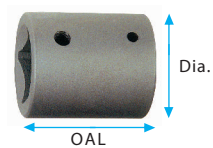

ACCESSORIES

Male x Male Drive Extensions

Female x Female Extension Couplings

Square Sizes	Model No.	OAL	Dia.
3/8"	EB/95/6	6"	1/2"
	EB/95/9	9"	
	EB/95/12	12"	
	EB/95/18	18"	
1/2"	EB/127/6	6"	5/8"
	EB/127/9	9"	
	EB/127/12	12"	
	EB/127/18	18"	
	EB/127/24	24"	
3/4"	EB/195/6	6"	1"
	EB/195/9	9"	
	EB/195/12	12"	
	EB/195/18	18"	
	EB/195/24	24"	
1"	EB/254/6	6"	1.1/4"
	EB/254/12	12"	
	EB/254/14	14"	
	EB/254/18	18"	
	EB/254/24	24"	

Square Sizes	Model No.	OAL	Dia.
3/8" x 3/8"	EC/95/95	1.7/16"	13/16"
3/8" x 1/2"	EC/95/127	1.9/16"	1.1/16"
3/8" x 5/8"	EC/95/158	1.1/2"	1.1/4"
1/2" x 1/2"	EC/127/127	1.11/16"	1.1/16"
1/2" x 5/8"	EC/127/158	1.5/8"	1.1/4"
1/2" x 3/4"	EC/127/195	1.5/8"	1.3/8"
1/2" x 7/8"	EC/127/222	1.5/8"	1.5/8"
1/2" x 1"	EC/127/254	1.5/8"	1.7/8"
5/8" x 3/4"	EC/158/195	1.9/16"	1.3/8"
5/8" x 7/8"	EC/158/222	2"	1.5/8"
5/8" x 1"	EC/158/254	1.13/16"	1.7/8"
3/4" x 3/4"	EC/195/195	1.5/8"	1.7/16"
3/4" x 7/8"	EC/195/222	1.5/8"	1.3/4"
3/4" x 1"	EC/195/254	1.13/16"	1.7/8"
7/8" x 7/8"	EC/222/222	1.11/16"	1.3/4"
7/8" x 1"	EC/222/254	2.1/8"	2.1/8"
1" x 1"	EC/254/254	2.1/16"	1.7/8"